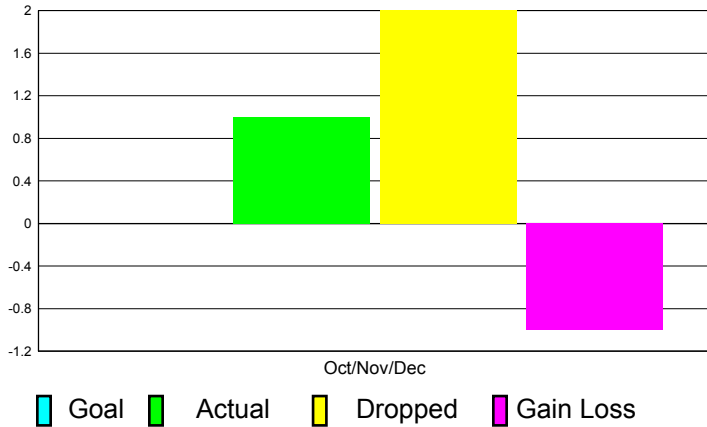

GMT Reports for District (or Undistricted) **District 103SE**

GMT: JACQUES 'JACK' VERBEKE Location: **FRANCE**

GMT CA: 4

CLUBS

Club Results
2011-2012

Clubs
2010-2011

Month	New Club Goal	Actual New Clubs	Actual Dropped Clubs	Gain/Loss of Clubs	Gain/Loss of Clubs
Oct/Nov/Dec	0	1	2	-1	-2
Totals	0	1	2	-1	-2

Club Results 2011-2012

Goal, New, Dropped, Gain/Loss

Comparison of Club Gain/Loss

Current Year Compared to the Previous Year

YTD Status Quo Clubs 2010-2011

Status Quo Clubs Compared to Status Quo Members

MEMBERSHIP