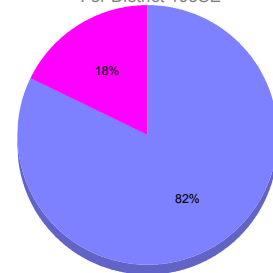

Goal, New, Dropped, Gain/Loss

Comparison of Membership Gain/Loss

Current Year Compared to the Previous Year

Gender Comparison 2010-2011

For District 103SE

Oct/Nov/Dec

■ Male ■ Female