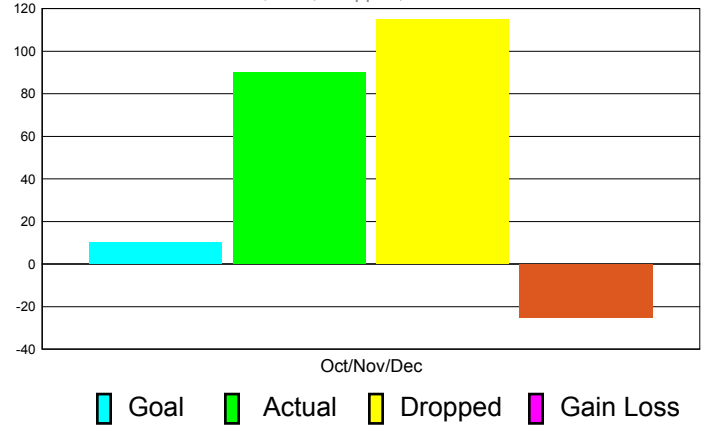

Membership Results 2011-2012

Goal, New, Dropped, Gain/Loss